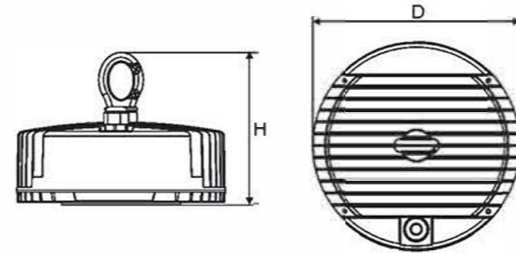

W41 Supporting Ballast of High Bay Lamp Series

Model	D(mm)	H(mm)
W41A	210	155
W41B	250	155

Technical Data Table:

Product	W41 Supporting Ballast of High Bay Light Series								
Wattage(W)	40	60	80	100	120	150	200	250	300
Product Size(mm)	Φ210x155				Φ250x155				
Carton Size(cm)	/	/	/	/	/	/	/	/	/
Net Weight(kg)	/	/	/	/	/	/	/	/	/
Gross Weight(kg)	/	/	/	/	/	/	/	/	/
Model	WJ40DW41	WJ60DW41	WJ80DW41	WJ100DW41	WJ120DW41	WJ150DW41	WJ200DW41	WJ250DW41	WJ300DW41

W60 Supporting Ballast of Flood Lamp Series

Model	L(mm)	W(mm)	H(mm)
W60A	214	142	42.5

Technical Data Table:

Product	W60 Supporting Ballast of Flood Light Series								
Wattage(W)	40	60	80	100	120	150	200	250	300
Product Size(mm)	214x142x42.5								
Carton Size(cm)	/	/	/	/	/	/	/	/	/
Net Weight(kg)	/	/	/	/	/	/	/	/	/
Gross Weight(kg)	/	/	/	/	/	/	/	/	/
Model	WJ40DW60	WJ60DW60	WJ80DW60	WJ100DW60	WJ120DW60	WJ150DW60	WJ200DW60	WJ250DW60	WJ300DW60

W50 Supporting Ballast of Flood Lamp Series

Model	L(mm)	W(mm)	H(mm)
W50A	310	130	54.5

Technical Data Table:

Product	W50 Supporting Ballast of Flood Light Series								
Wattage(W)	40	60	80	100	120	150	200	250	300
Product Size(mm)	310x130x54.5								
Carton Size(cm)	/	/	/	/	/	/	/	/	/
Net Weight(kg)	/	/	/	/	/	/	/	/	/
Gross Weight(kg)	/	/	/	/	/	/	/	/	/
Model	WJ40DW50	WJ60DW50	WJ80DW50	WJ100DW50	WJ120DW50	WJ150DW50	WJ200DW50	WJ250DW50	WJ300DW50