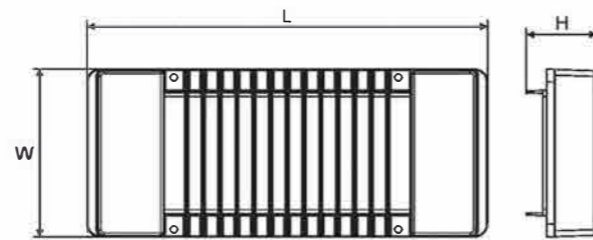

W41 Supporting Ballast of High Bay Lamp Series

Model	D(mm)	H(mm)
W41A	210	155
W41B	250	155

Technical Data Table:

Product	W41 Supporting Ballast of High Bay Light Series								
Wattage(W)	40	60	80	100	120	150	200	250	300
Product Size(mm)	Φ210x155				Φ250x155				
Carton Size(cm)	/	/	/	/	/	/	/	/	/
Net Weight(kg)	/	/	/	/	/	/	/	/	/
Gross Weight(kg)	/	/	/	/	/	/	/	/	/
Model	WJ40DW41	WJ60DW41	WJ80DW41	WJ100DW41	WJ120DW41	WJ150DW41	WJ200DW41	WJ250DW41	WJ300DW41

W60 Supporting Ballast of Flood Lamp Series

Model	L(mm)	W(mm)	H(mm)
W60A	214	142	42.5

Technical Data Table:

Product	W60 Supporting Ballast of Flood Light Series								
Wattage(W)	40	60	80	100	120	150	200	250	300
Product Size(mm)	214x142x42.5								
Carton Size(cm)	/	/	/	/	/	/	/	/	/
Net Weight(kg)	/	/	/	/	/	/	/	/	/
Gross Weight(kg)	/	/	/	/	/	/	/	/	/
Model	WJ40DW60	WJ60DW60	WJ80DW60	WJ100DW60	WJ120DW60	WJ150DW60	WJ200DW60	WJ250DW60	WJ300DW60

W50 Supporting Ballast of Flood Lamp Series

Model	L(mm)	W(mm)	H(mm)
W50A	310	130	54.5

Technical Data Table:

Product	W50 Supporting Ballast of Flood Light Series								
Wattage(W)	40	60	80	100	120	150	200	250	300
Product Size(mm)	310x130x54.5								
Carton Size(cm)	/	/	/	/	/	/	/	/	/
Net Weight(kg)	/	/	/	/	/	/	/	/	/
Gross Weight(kg)	/	/	/	/	/	/	/	/	/
Model	WJ40DW50	WJ60DW50	WJ80DW50	WJ100DW50	WJ120DW50	WJ150DW50	WJ200DW50	WJ250DW50	WJ300DW50