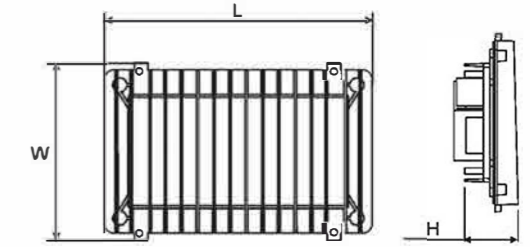

W41 Supporting Ballast of High Bay Lamp Series

Model	D(mm)	H(mm)
W41A	210	155
W41B	250	155

Technical Data Table:

Product	W41 Supporting Ballast of High Bay Light Series								
Wattage(W)	40	60	80	100	120	150	200	250	300
Product Size(mm)	Φ210x155				Φ250x155				
Carton Size(cm)	/	/	/	/	/	/	/	/	/
Net Weight(kg)	/	/	/	/	/	/	/	/	/
Gross Weight(kg)	/	/	/	/	/	/	/	/	/
Model	WJ40DW41	WJ60DW41	WJ80DW41	WJ100DW41	WJ120DW41	WJ150DW41	WJ200DW41	WJ250DW41	WJ300DW41

W60 Supporting Ballast of Flood Lamp Series

Model	L(mm)	W(mm)	H(mm)
W60A	214	142	42.5

Technical Data Table:

Product	W60 Supporting Ballast of Flood Light Series								
Wattage(W)	40	60	80	100	120	150	200	250	300
Product Size(mm)	214x142x42.5								
Carton Size(cm)	/	/	/	/	/	/	/	/	/
Net Weight(kg)	/	/	/	/	/	/	/	/	/
Gross Weight(kg)	/	/	/	/	/	/	/	/	/
Model	WJ40DW60	WJ60DW60	WJ80DW60	WJ100DW60	WJ120DW60	WJ150DW60	WJ200DW60	WJ250DW60	WJ300DW60

W50 Supporting Ballast of Flood Lamp Series

Model	L(mm)	W(mm)	H(mm)
W50A	310	130	54.5

Technical Data Table:

Product	W50 Supporting Ballast of Flood Light Series								
Wattage(W)	40	60	80	100	120	150	200	250	300
Product Size(mm)	310x130x54.5								
Carton Size(cm)	/	/	/	/	/	/	/	/	/
Net Weight(kg)	/	/	/	/	/	/	/	/	/
Gross Weight(kg)	/	/	/	/	/	/	/	/	/
Model	WJ40DW50	WJ60DW50	WJ80DW50	WJ100DW50	WJ120DW50	WJ150DW50	WJ200DW50	WJ250DW50	WJ300DW50