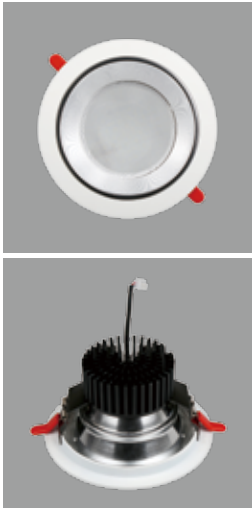

LED DOWNLIGHT

LVA/83DL

Luvia Lighting Concepts SMD LED Down light adopts high lumen SMD LED, PMMA diffuser with even light output.

White, silver, chrome surface available for different application.

Triac dimmable, 0-10V dimmable and DALI dimmable version shares great popularity by the excellent dimming effect.

Application: Suitable for commercial and residential applications like office, supermarket, shop, school, hotel, restaurant, workshop, warehouse, home etc.

Model	Voltage	Power	Non-DIM Lumen (±5%)				DIM Lumen (±5%)			
			3000K	4000K	5000K	5700K	3000K	4000K	5000K	5700K
LVA/83DL-3-13W	AC200-240V	13W	1010	1160	1100	1020	1000	1150	1090	1010
LVA/83DL-6-25W	AC200-240V	25W	2380	2620	2500	2480	2330	2520	2400	2380
LVA/83DL-8-35W	AC200-240V	35W	3300	3370	3360	3700	3320	3350	3300	3560