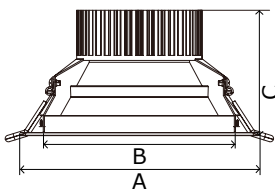

LVA/83DL

Luvia Lighting Concepts SMD LED Down light adopts high lumen SMD LED, PMMA diffuser with even light output.

White, silver, chrome surface available for different application.

Triac dimmable, 0-10V dimmable and DALI dimmable version shares great popularity by the excellent dimming effect.

Application: Suitable for commercial and residential applications like office, supermarket, shop, school, hotel, restaurant, workshop, warehouse, home etc.