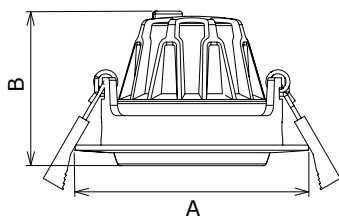

## LVA/81CL

CL81 Mini downlight is a perfect combination of traditional halogen and its installation fixture. With 68-74mm standard cutout size.

It shares fashionable design and elegant workmanship, PC diffuser and reflector comes with an integrated design, maximally reduce potential danger of glass broken.

Outer trim and heat sink also come with an integrated part, aim at increasing thermal dissipation area, front surface is 60 degree rotary with a larger lighting area.

Model	Voltage	Power	Non-DIM Lumen (±5%)				DIM Lumen (±5%)			
			3000K	4000K	5000K	5700K	3000K	4000K	5000K	5700K
LVA/81CL-2.5-7W	AC200-240V	7W	455	470	530	540	430	440	500	510

Model	Dimension(mm)		Product size (mm)	Cut out (mm)	Net weight (kg)	Carton size (mm)	Q'ty/CTN (pcs)
	A	B					
LVA/81CL-2.5-7W	Ø81	54	Ø81x54	Ø68-74	0.22	460x460x295	48