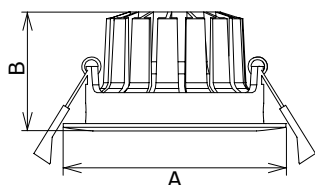

LED DOWNLIGHT

LVA/78CL

Luvia Lighting Concepts mini downlight is specially designed for all markets with standard cutout size 68-74mm.

24°/36°/60° various beam angle for various lighting effect.

Smart optical design with combination of COB LED and PC diffuser, maximally reduces UGR down to 19 or even less.

Waterproof structural design, IP54 protection grade.

25 degree flexible rotary head makes installation easier and better.

Model	Voltage	Power	Non-DIM Lumen (±5%)				DIM Lumen (±5%)			
			2700K	3000K	4000K	5000K	2700K	3000K	4000K	5000K
LVA/78CL-2.5-8W	AC200-240V	8W	530	550	590	600	510	530	540	560

Model	Dimension(mm)		Product size (mm)	Cut out (mm)	Net weight (kg)	Carton size (mm)	Q'ty/CTN (pcs)
	A	B					
LVA/78CL-2.5-8W	Ø80	50	Ø80x50	Ø68-74	0.27	460x460x295	48pcs