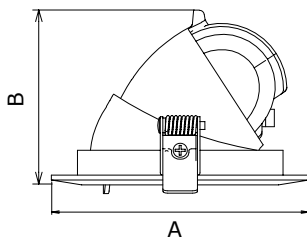

LVA/77DL

Luvia Lighting Concepts COB downlight is unique designed with reflector and Citizen COB high power LED chip. ADC12 die-casting aluminum profile provides excellent thermal dissipation.

Adjustable lighting direction provides all possible lighting effects. Isolated driver solution both in dimmable and non-dimmable version achieves great dimming compatibility with worldwide brand dimmers.