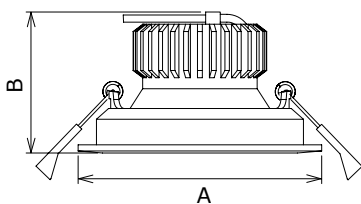

## LVA/77CL

Luvia Lighting Concepts Mini downlight is specially designed for all markets with standard cutout size of 85-90mm.

15°/24°/36°/60° beam angle provided, applicable for various lighting effect.

Smart optical design with combination of COB LED and PC diffuser, maximally reduces UGR down to 19 or even less.

25 degree flexible rotary head makes installation easier and better.

Model	Voltage	Power	Non-DIM Lumen (±5%)				DIM Lumen (±5%)			
			2700K	3000K	4000K	5000K	2700K	3000K	4000K	5000K
LVA/77CL-3-10W	AC200-240V	10W	650	720	750	770	610	650	700	720

Model	Dimension(mm)		Product size (mm)	Cut out (mm)	Net weight (kg)	Carton size (mm)	Q'ty/CTN (pcs)
	A	B					
LVA/77CL-3-10W	Ø100	58	Ø100x58	Ø85-90	0.34	460x460x295	48