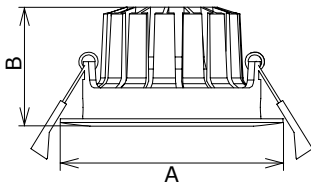

LED DOWNLIGHT

LVA/76CL

Luvia Lighting Concepts mini downlight is specially designed for all market with standard cutout size 82-88mm. 15°/24°/36°/60° various beam angle for various lighting effect. Smart optical design with combination of COB LED and PC diffuser, maximally reduces UGR down to 19 or even less. 25 degree flexible rotary head makes installation easier and better.

Model	Voltage	Power	Non-DIM Lumen (±5%)				DIM Lumen (±5%)			
			2700K	3000K	4000K	5000K	2700K	3000K	4000K	5000K
LVA/76CL-3-10W	AC200-240V	10W	650	700	750	770	610	650	700	720

Model	Dimension(mm)		Product size (mm)	Cut out (mm)	Net weight (kg)	Carton size (mm)	Q'ty/CTN (pcs)
	A	B					
LVA/76CL-3-10W	Ø95	55	Ø95x55	Ø82-88	0.34	460x460x295	48