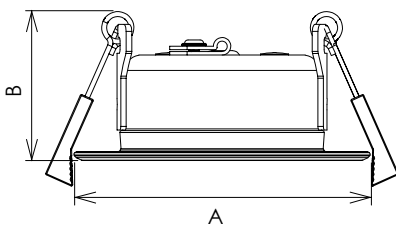

LVA/65DL

Aluminum profile provides excellent thermal dissipation. Fire-rated PC diffuser adopts even light output.

Waterproof structural design, IP54 protection grade, ideally for damp locations.

Isolated driver solution both in dimmable and non-dimmable version, achieves great dimming compatibility with worldwide brand dimmers.

It is designed for general lighting applications in office, supermarket, shop, school, hotel, etc. It is also widely used for public areas, such as stairway, lobby, reception, corridors etc.