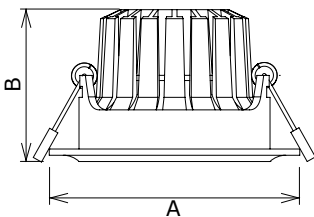

LED DOWNLIGHT

LVA/63DL

Luvia Lighting Concepts Mini downlight is specially designed for all markets with standard cutout size of 68-74mm.

24°/36°/60° beam angle provided, applicable for various lighting effect.

Smart optical design with combination of COB LED and PC reflector, maximally reduces UGR down to 19 or even less.

Waterproof structural design, IP54 protection grade.

Model	Voltage	Power	Non-DIM Lumen (±5%)				DIM Lumen (±5%)			
			2700K	3000K	4000K	5000K	2700K	3000K	4000K	5000K
LVA/63DL-2.5-5W LVA/63DLB-2.5-5W	AC200-240V	5W	420	430	440	450	400	410	420	430
LVA/63DL-2.5-8W	AC200-240V	8W	530	560	570	590	510	520	530	560
LVA/63B-2.5-8W-P LVA/DL63B-2.5-8W-P	AC200-240V	8W	—	—	—	—	400 (2000K~2800K)			

Model	Dimension(mm)		Product size (mm)	Cut out (mm)	Net weight (kg)	Carton size (mm)	Q'ty/CTN (pcs)
	A	B					
LVA/63DL-2.5 LVA/63DL-2.5- LVA/63DLB-2.5	Ø80	55	Ø80x55	Ø68-74	0.28	460x460x295	48
LVA/63DLB-2.5- LVA/63DLB-2.5-	78	55	78x78x50	Ø68-74	0.28	460x460x295	48