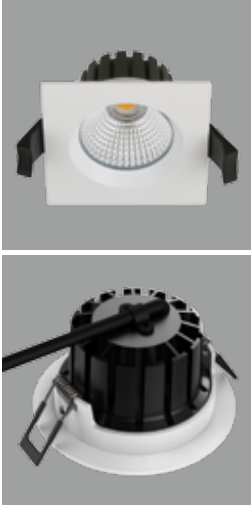

LED DOWNLIGHT

LVA/63DL

Luvia Lighting Concepts Mini downlight is specially designed for all markets with standard cutout size of 68-74mm.

24°/36°/60° beam angle provided, applicable for various lighting effect.

Smart optical design with combination of COB LED and PC reflector, maximally reduces UGR down to 19 or even less.

Waterproof structural design, IP54 protection grade.

Model	Voltage	Power	Non-DIM Lumen (±5%)				DIM Lumen (±5%)			
			2700K	3000K	4000K	5000K	2700K	3000K	4000K	5000K
LVA/63DL-2.5-5W LVA/63DLB-2.5-5W	AC200-240V	5W	420	430	440	450	400	410	420	430
LVA/63DL-2.5-8W	AC200-240V	8W	530	560	570	590	510	520	530	560
LVA/63B-2.5-8W-P LVA/DL63B-2.5-8W-P	AC200-240V	8W	—	—	—	—	400 (2000K~2800K)			