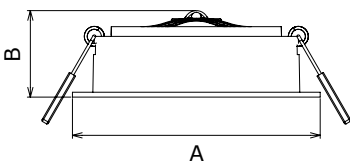

Model	Voltage	Power	Non-DIM Lumen (±5%)				DIM Lumen (±5%)			
			3000K	4000K	5000K	5700K	3000K	4000K	5000K	5700K
LVA/62DL-3-10W	AC100-240V AC200-240V	10W	720	750	760	770	690	710	730	740

Model	Dimension(mm)		Product size (mm)	Cut out (mm)	Net weight (kg)	Carton size (mm)	Q'ty/CTN (pcs)
	A	B					
LVA/62DL-3-10W	Ø102	36	Ø102x36	Ø90-95	0.27	460x460x300	64