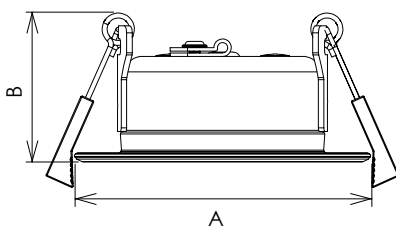

LVA/61DL

Aluminum profile provides excellent thermal dissipation. Fire-rated PC diffuser provides even light output.

Waterproof structural design, IP54 protection grade, ideally for damp locations.

Isolated driver solution both in dimmable and non-dimmable version, achieves great dimming compatibility with worldwide brand dimmers.

It is designed for general lighting applications in office, supermarket, shop, school, hotel, etc. It is also widely used for public areas, such as stairway, lobby, reception, corridors etc.