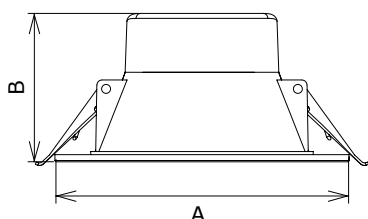

LVA/41DL

Luvia Lighting Concepts SMD LED downlight adopts high lumen SMD LED, PMMA diffuser with even light output. V0-fire rated plastic housing with great heat dissipation.

Internal driver design, shares great popularity by the excellent dimming effect.

It is designed for general lighting applications in office, supermarket, shop, school, hotel, etc. It is also widely used for public areas, such as stairway, lobby, reception, corridors etc.