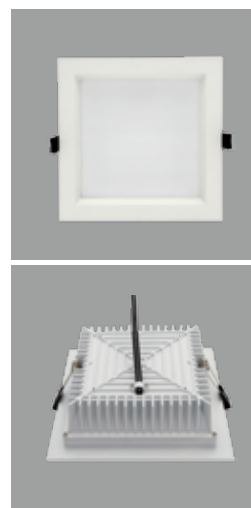

LED DOWNLIGHT

LVA/34DL

Luvia Lighting Concepts SMD LED Down light adopts high lumen SMD LED, PMMA diffuser with even light output.

White, silver, chrome surface available for different applications.

Triac dimmable, 0-10V dimmable and DALI dimmable version shares great popularity by the excellent dimming effect.

Application: Suitable for commercial and residential applications like office, supermarket, shop, school, hotel, restaurant, workshop, warehouse, home etc.

Model	Voltage	Power	Non-DIM Lumen (±5%)				DIM Lumen (±5%)			
			3000K	4000K	5000K	5700K	3000K	4000K	5000K	5700K
LVA/34DL-3-13W	AC100-240V AC200-240V	13W	920	930	935	940	880	890	910	920
LVA/34DL-6-25W	AC100-240V AC200-240V	25W	1768	1815	1858	1880	1730	1800	1830	1860