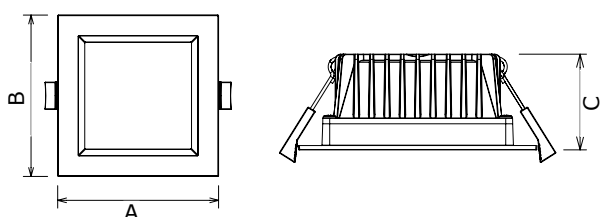

LVA/34DL

Luvia Lighting Concepts SMD LED Down light adopts high lumen SMD LED, PMMA diffuser with even light output.

White, silver, chrome surface available for different applications.

Triac dimmable, 0-10V dimmable and DALI dimmable version shares great popularity by the excellent dimming effect.

Application: Suitable for commercial and residential applications like office, supermarket, shop, school, hotel, restaurant, workshop, warehouse, home etc.