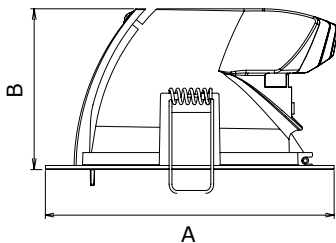

LVA/31DL

Model	Voltage	Power	Non-DIM Lumen (±5%)				DIM Lumen (±5%)			
			3000K	4000K	5000K	5700K	3000K	4000K	5000K	5700K
LVA/31DL-2.5-13W	AC100-240V AC200-240V	13W	850	890	855	945	810	845	790	940
LVA/31DL-6-18W	AC100-240V AC200-240V	18W	1300	1350	1530	1500	1280	1330	1510	1470
LVA/31DL-6-25W	AC100-240V AC200-240V	25W	2350	2450	2550	2500	2250	2350	2400	2375
LVA/31DL-6-35W	AC100-240V AC200-240V	35W	2500	2595	2690	2715	2555	2485	2730	2645

Model	Dimension(mm)		Product size (mm)	Cut out (mm)	Net weight (kg)	Carton size (mm)	Q'ty/CTN (pcs)
	A	B					
LVA/31DL-2.5	Ø96	67	Ø96x67	Ø85-88	0.47	500x440x250	24
LVA/DL31-6	Ø180	100	Ø180x100	Ø165-170	1.41	660x445x260	12