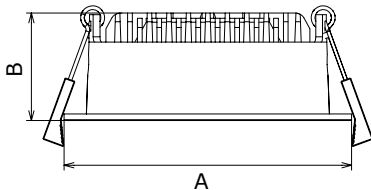

LVA/30CL

Luvia Lighting Concepts SMD LED Downlight adopts high lumen SMD LED, PMMA diffuser with even light output.

White, silver, chrome surface are available for multiple choices.

Triac dimmable, 0-10V dimmable and DALI dimmable version share great popularity by excellent dimming effect.

It is designed for general lighting applications in office, supermarket, shop, school, hotel, etc. It is also widely used for public areas, such as stairway, lobby, reception, corridors etc.