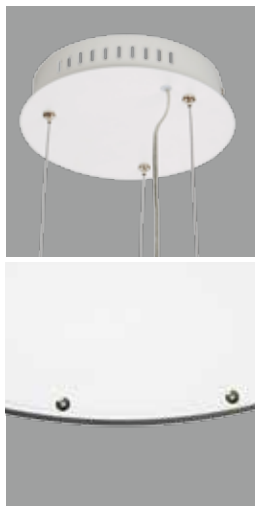

# LED PANEL LIGHT

## Pendant Panel Light

### LVA/3012/4012/5012/6012PL-W

Pendant led light acts as a decorative light in most applications.

Elegant design creates soft lighting effect, various installation ways, such as suspended, and recessed into ceiling. Perfect for hotels, restaurant, coffee shop etc. 300mm, 400mm, 500mm and 600mm diameter for wide choice.