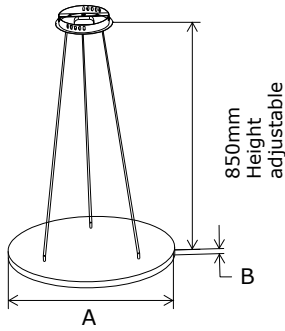

Model	Voltage	Power	Non-DIM Lumen (±5%)				DIM Lumen (±5%)			
			3000K	4000K	5000K	5700K	3000K	4000K	5000K	5700K
LVA/PL3012-18W-W	AC200-240V	18W	1460	1475	1420	1560	1295	1330	1360	1450
LVA/PL4012-25W-W	AC100-240V AC200-240V	25W	2020	2100	2150	2170	2000	2050	2100	2120
LVA/PL4012-35W-W	AC100-240V AC200-240V	35W	2870	2970	3040	3080	2830	2900	2970	3010
LVA/PL5012-30W-W	AC200-240V	30W	2140	2200	2340	2460	2310	2220	2460	2520
LVA/PL5012-35W-W	AC200-240V	35W	2550	2620	2760	2835	2590	2625	2870	2900
LVA/PL6012-35W-W	AC100-240V AC200-240V	35W	2830	2940	3010	3040	2800	2870	2900	2940
LVA/PL6012-45W-W	AC200-240V	45W	3375	3475	3550	3600	3240	3340	3420	3500

Model	Dimension(mm)		Product size (mm)	Net weight (kg)	Carton size (mm)	Q'ty/CTN (pcs)
	A	B				
LVA/PL3012-W	Ø300	12	Ø300x12	2.2	360x275x360	5
LVA/PL4012-W	Ø400	12	Ø400x12	3.1	460x305x460	4
LVA/PL5012-W	Ø500	12	Ø500x12	4.5	560x305x560	4
LVA/PL6012-W	Ø600	12	Ø600x12	5.8	650x165x650	2