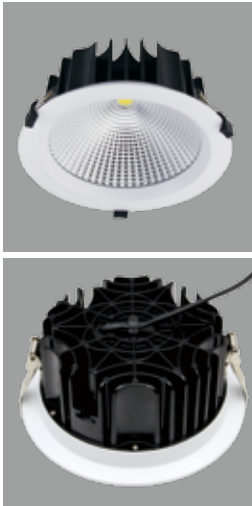

# LED DOWNLIGHT

## LVA/22DL

Luvia Lighting Concepts COB downlight is unique designed with reflector and COB high power LED chip.

Short heat sink suitable for all kinds of installations.

Aluminum profile provides excellent thermal dissipation.