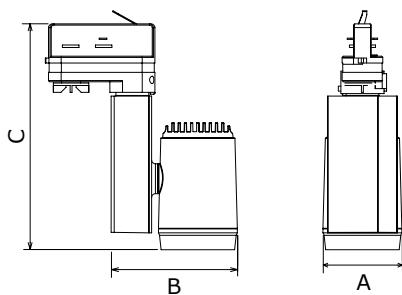

## LVA/16TL

Luvia Lighting Concepts patent mini track lights with high CRI COB led chip to enhance color fidelity target illumination object.

Adjustable lighting orientation with 360 degree in horizontal direction and 180 in vertical direction provided.

Model	Voltage	Power	Non-DIM Lumen (±5%)				DIM Lumen (±5%)			
			2700K	3000K	4000K	5000K	2700K	3000K	4000K	5000K
LVA/16TL-12W	AC100-240V AC200-240V	12W	800	840	860	900	760	790	800	850

Model	Dimension(mm)			Product size (mm)	Net weight (kg)	Carton size (mm)	Q'ty/CTN (pcs)
	A	B	C				
LVA/16TL-12W	62	100	182	62x100x182	0.46	480x580x330	20