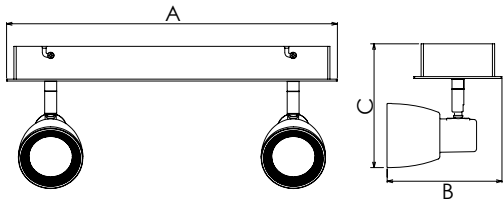

LED TRACK LIGHT

LVA/15TL

Luvia Lighting Concepts multi head track light adopts COB LEDs with excellent color rendering index to increase the color fidelity of the target illuminated object.

Surface mount or recessed installation provided for various applications.

Aluminum body provides excellent heat dissipation, even light output without glare & dark spot.

Adjustable lighting orientation with 360 degree in horizontal direction and 90 degree in vertical direction provided.

Model	Dimension(mm)			Product size (mm)	Net weight (kg)	Carton size (mm)	Q'ty/CTN (pcs)
	A	B	C				
LVA/15TL-10W	126	96	132	126x96x132	0.5	545x370x450	18
LVA/15TL-20W	380	126	132	380x126x132	1.2	585x435x370	8
LVA/15TL-30W	610	126	132	610x126x132	1.7	665x440x370	6
LVA/15TL-40W	310	280	132	310x280x132	2.1	670x335x370	4