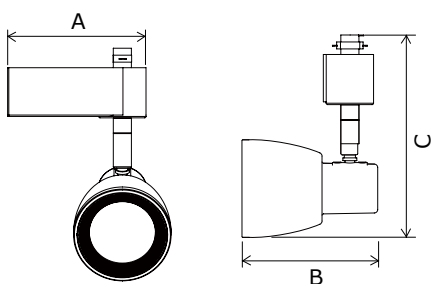

It is designed with high transmittance glass, maximum utilization of light output.

Adjustable lighting orientation with 350 degree in horizontal direction and 35 in vertical direction provided.

Model	Voltage	Power	Non-DIM Lumen (±5%)			
			2700K	3000K	4000K	5000K
LVA/14TL-10W	AC100-240V	10W	750	760	800	780

Model	Dimension(mm)			Product size (mm)	Net weight (kg)	Carton size (mm)	Q'ty/CTN (pcs)
	A	B	C				
LVA/14TL-10W	102	97.5	145	102x97.5x145	0.3	485x340x385	36