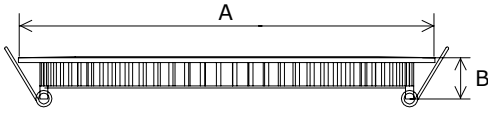

Model	Voltage	Power	Non-DIM Lumen (±5%)				DIM Lumen (±5%)			
			3000K	4000K	5000K	5700K	3000K	4000K	5000K	5700K
LVA/14519PL-7W	AC100-240V AC200-240V	7W	470	490	530	550	430	470	490	500
LVA/1819PL-10W	AC100-240V AC200-240V	10W	680	700	750	780	620	670	700	720
LVA/2019PL-10W	AC100-240V AC200-240V	10W	680	700	750	780	620	670	700	720
LVA/2219PL-15W	AC100-240V AC200-240V	15W	1000	1050	1100	1130	900	970	1000	1030
LVA/2419PL-15W	AC100-240V AC200-240V	15W	980	1050	1100	1180	950	990	1080	1130
LVA/2419PL-20W	AC100-240V AC200-240V	20W	1190	1260	1340	1460	1060	1140	1220	1320
LVA/3019PL-20W	AC100-240V AC200-240V	20W	1380	1450	1480	1520	1280	1350	1380	1420

Model	Dimension(mm)		Product size (mm)	Cut out (mm)	Net weight (kg)	Carton size (mm)	Q'ty/CTN (pcs)
	A	B					
LVA/14519PL	Ø146	21.5	Ø146x21.5	Ø135	0.35	375x250x185	10
LVA/1819PL	Ø180	21.5	Ø180x21.5	Ø170	0.42	525x305x235	10
LVA/2019PL	Ø200	21.5	Ø200x21.5	Ø190	0.55	525x320x245	10
LVA/2219PL	Ø220	21.5	Ø220x21.5	Ø205	0.7	525x335x260	10
LVA/2419PL	Ø240	21.5	Ø240x21.5	Ø230	0.75	525x370x295	10
LVA/3019PL	Ø300	21.5	Ø300x21.5	Ø285	0.86	525x420x345	10