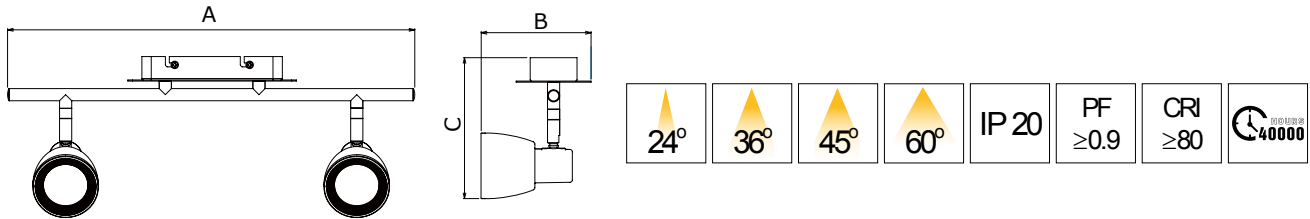

Adjustable lighting orientation with 350 degree in horizontal direction and 35 in vertical direction provided.

Lamp with surface mounted installation, easy to install.

It is suitable for supermarket, specialty store, show window, exhibition hall; used as focus lighting, decorative and background lighting.

Model	Dimension (mm)			Product size (mm)	Net weight (kg)	Carton size (mm)	Q'ty/CTN (pcs)
	A	B	C				
LVA/13TL-10W	204	117.5	148	204x117.5x148	0.7	475x350x400	12
LVA/13TL-20W	449	117.5	148	449x117.5x148	1	490x350x400	6
LVA/13TL-30W	774	117.5	148	774x117.5x148	1.3	815x350x400	6
LVA/13TLB-10W	Ø80		161	Ø80x161(Round)	0.32	423x383x496	24
LVA/13TLB-20W	Ø240		161	Ø240x161(Round)	0.93	555x555x490	12
LVA/13TLB-30W	Ø240		161	Ø240x161(Round)	1.16	555x555x490	12