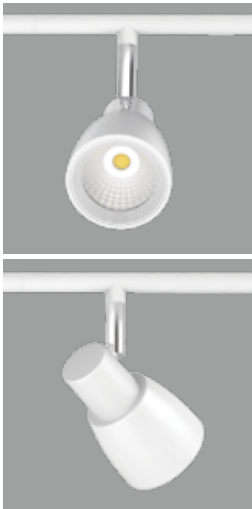

# LED TRACK LIGHT

## LVA/13TL

Luvia Lighting Concepts ceiling spotlight adopts die-casting ADC12 with excellent heat dissipation.

CRI80 and high efficient COB led chip to assure high center luminous intensity.

It is designed with high transmittance glass, maximum utilization of light output.

Adjustable lighting orientation with 350 degree in horizontal direction and 35 in vertical direction provided.

Lamp with surface mounted installation, easy to install.

It is suitable for supermarket, specialty store, show window, exhibition hall; used as focus lighting, decorative and background lighting.