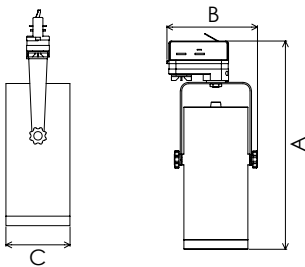

Adjustable lighting orientation with 360 degree in horizontal direction and 300 degree in vertical direction. 1-circuit adapter, 3-circuit adapter are all available.

Application: It is suitable for supermarket, specialty store, show window, exhibition hall, focus lighting, decorative and background lighting, where attention is focused on subjects to emphasize special visual points.

Model	Voltage	Power	Non-DIM Lumen (±5%)			
			3000K	4000K	5000K	5700K
LVA/09TL-35W	AC100-240V	35W	2650	2730	2780	2820

Model	Dimension(mm)			Product size (mm)	Net weight (kg)	Carton size (mm)	Q'ty/CTN (pcs)
	A	B	C				
LVA/09TL-35W	290	127	90	290x127x90	1.2	590x255x340	12