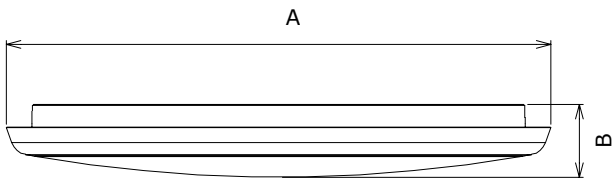

Model	Voltage	Power	Non-DIM Lumen (±5%)				DIM Lumen (±5%)			
			3000K	4000K	5000K	5700K	3000K	4000K	5000K	5700K
LVA/08AL-8-12W	AC200-240V	12W	1020	1120	1050	1100	1000	1110	1050	1080
LVA/08AL-10-12W	AC200-240V	12W	996	1056	1068	1020	996	1056	1068	1020
LVA/08AL-12-18W	AC200-240V	18W	1530	1620	1620	1620	1530	1620	1620	1620
LVA/08AL-12-25W	AC200-240V	25W	2000	2150	2180	2120	2000	2150	2180	2120
LVA/08AL-14-25W	AC200-240V	25W	2075	2150	2200	2125	2075	2150	2200	2125
LVA/08AL-16-30W	AC200-240V	30W	2400	2500	2450	2460	2400	2500	2450	2460
LVA/08AL-A-12-18W	AC200-240V	18W	1530	1600	1620	1650	1530	1600	1620	1650
LVA/08AL-A-12-25W	AC200-240V	25W	2000	2150	2180	2120	2000	2150	2180	2120

Model	Dimension(mm)		Product size (mm)	Net weight (kg)	Carton size (mm)	Q'ty/CTN (pcs)
	A	B				
LVA/08AL-8	Ø200	48	Ø200x48	0.45	480x480x285	20
LVA/08AL-10	Ø250	48	Ø250x48	0.61	610x535x285	20
LVA/08AL-12	Ø300	40	Ø300x40	1.2	530x325x335	10
LVA/08AL-14	Ø350	40	Ø350x40	1.3	530x375x385	10
LVA/08AL-16	Ø400	52	Ø400x52	1.4	635x430x430	10
LVA/08AL-A-12	Ø300	48	Ø300x48	1.07	610x325x335	10