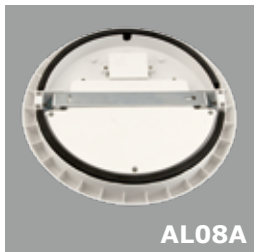

LED CEILING LIGHT